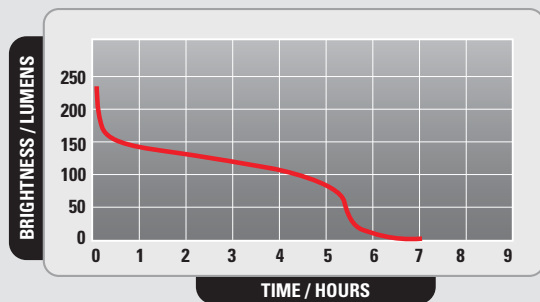

FEATURES

- Smooth, Wide-Angle Beam Ideal for lighting a broad area
- LED will not break when dropped and its life expectancy is well over 50,000 hours
- Waterproof design for all weather use
- Attaches to all work helmets using UK accessory clips
- High impact ABS, LEXAN® and polyurethane rubber, construction for durability (CL I Div 1 model)

Mounts to any hard hat with UK helmet clips

SPECIFICATIONS

CL I, DIV 1, GP A,B,C,D T4
 CL II, DIV 1 GP E,F,G
 CL III, DIV 1 Ex ia
 -20<Ta<+40°C

Brightness	225 Lumens
Burn Time	6.5 hrs
Beam Distance	398 ft / 121 m
Lamp	High intensity white LED
Batteries	4 AA Alkaline / LR6
Size	6.2 x 1.6 x 1.4 in / 15.8 x 4.1 x 3.6 cm
Weight	5.6 oz / 158.8 g